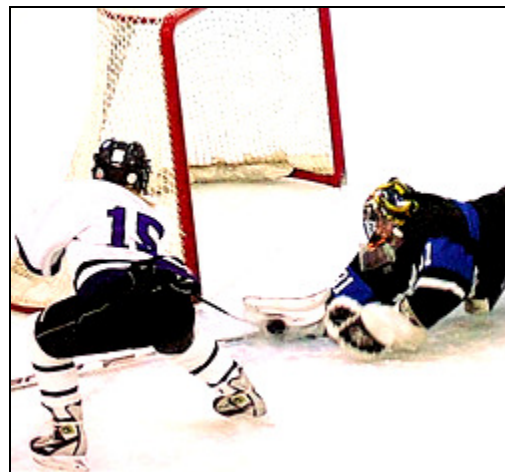

But the Eagles attacked first, scoring the first two goals of the game and ended up with a 6-2 SCC win at the New Ulm Civic Center.

New Ulm's Morgan Zollner had a hat trick, scoring a goal in each period as the Eagles improved to 3-7 overall

"It was a conference game so it was pretty important," Zollner said. "We were trying a new breakout so we were trying to get that in motion to try and keep our heads up and pass more."

The Eagles had no problems passing the puck and firing shots on goal early on, dominating the shots on goal in the first part of the first period. That led to goals by Madi Sellner off an assist from Lexie Weiss and another goal from Zollner off the assist from Weiss and Sellner.

"It was huge, because once you get the momentum, then the other team just starts breaking down," Zollner said of the two-goal lead.

The Eagles led 2-0 after the first period, but the Bulldogs' Erin Seaver put her team on the board when she fired a slapshot from just inside the blue line that got past New Ulm goalie Shalyn Salonek to make it 2-1.

But the Eagles responded with two more goals to take a 4-1 lead into the third period. Zollner scored her second goal of the game unassisted with 11:15 left in the period, and Kali Denn scored less than two minutes later off assists from Jaya Dhimi and Kaylen Berle.

Staff photo by Steve Muscatello
St. Peter/LeSueur-Henderson/Montgomery-Lonsdale goalie Kirsten Shaughnessy makes a diving save on a shot from New Ulm's Chelsie Salonek (15) during the first period Tuesday at the New Ulm Civic Center. For more photos of this event, go to <http://cu.nujournal.com>